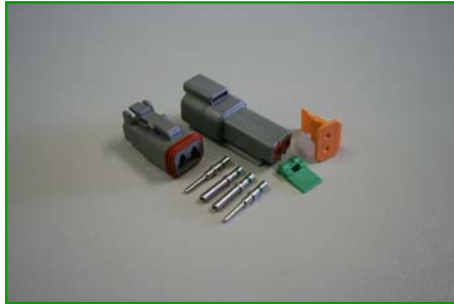

17 Muros Place,
 Midvale WA 6056
 PO BOX 39,
 Midland WA 6936
 + 61 8 9250 6455
 + 61 8 9250 6466

enquiries@gminingelectrics.com.au
 www.gminingelectrics.com.au

Deutsch Plugs

099-1802-05B5 2 WAY DEUTSCH KIT

099-1803-05B5 3 WAY DEUTSCH KIT

099-1804-05B5 4 WAY DEUTSCH KIT

099-1806-05B5 6 WAY DEUTSCH KIT

099-1808-05B5 8 WAY DEUTSCH KIT

099-1812-05B5 12 WAY DEUTSCH KIT

099-1813-05B4 1 WAY 25A PLUG ASSY

099-1814-05B4 1 WAY 60A PLUG ASSY

099-1815-05B4 1 WAY 100A PLUG ASSY

Remote & Tele-Remote Control
 Automotive Rewires & Upgrades
 Drilling Equipment
 Component Supply & Remanufacture
 Spares & Parts Supply
 Labour Hire