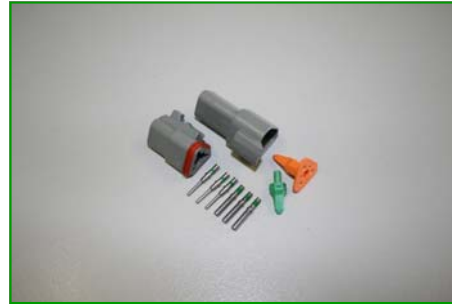

17 Muros Place,
 Midvale WA 6056
 PO BOX 39,
 Midland WA 6936
 + 61 8 9250 6455
 + 61 8 9250 6466

enquiries@gminingelectrics.com.au
 www.gminingelectrics.com.au

Deutsch Plugs

099-1802-05B5 2 WAY DEUTSCH KIT

099-1803-05B5 3 WAY DEUTSCH KIT

099-1804-05B5 4 WAY DEUTSCH KIT

099-1806-05B5 6 WAY DEUTSCH KIT

099-1808-05B5 8 WAY DEUTSCH KIT

099-1812-05B5 12 WAY DEUTSCH KIT

099-1813-05B4 1 WAY 25A PLUG ASSY

099-1814-05B4 1 WAY 60A PLUG ASSY

099-1815-05B4 1 WAY 100A PLUG ASSY

Remote & Tele-Remote Control
 Automotive Rewires & Upgrades
 Drilling Equipment
 Component Supply & Remanufacture
 Spares & Parts Supply
 Labour Hire